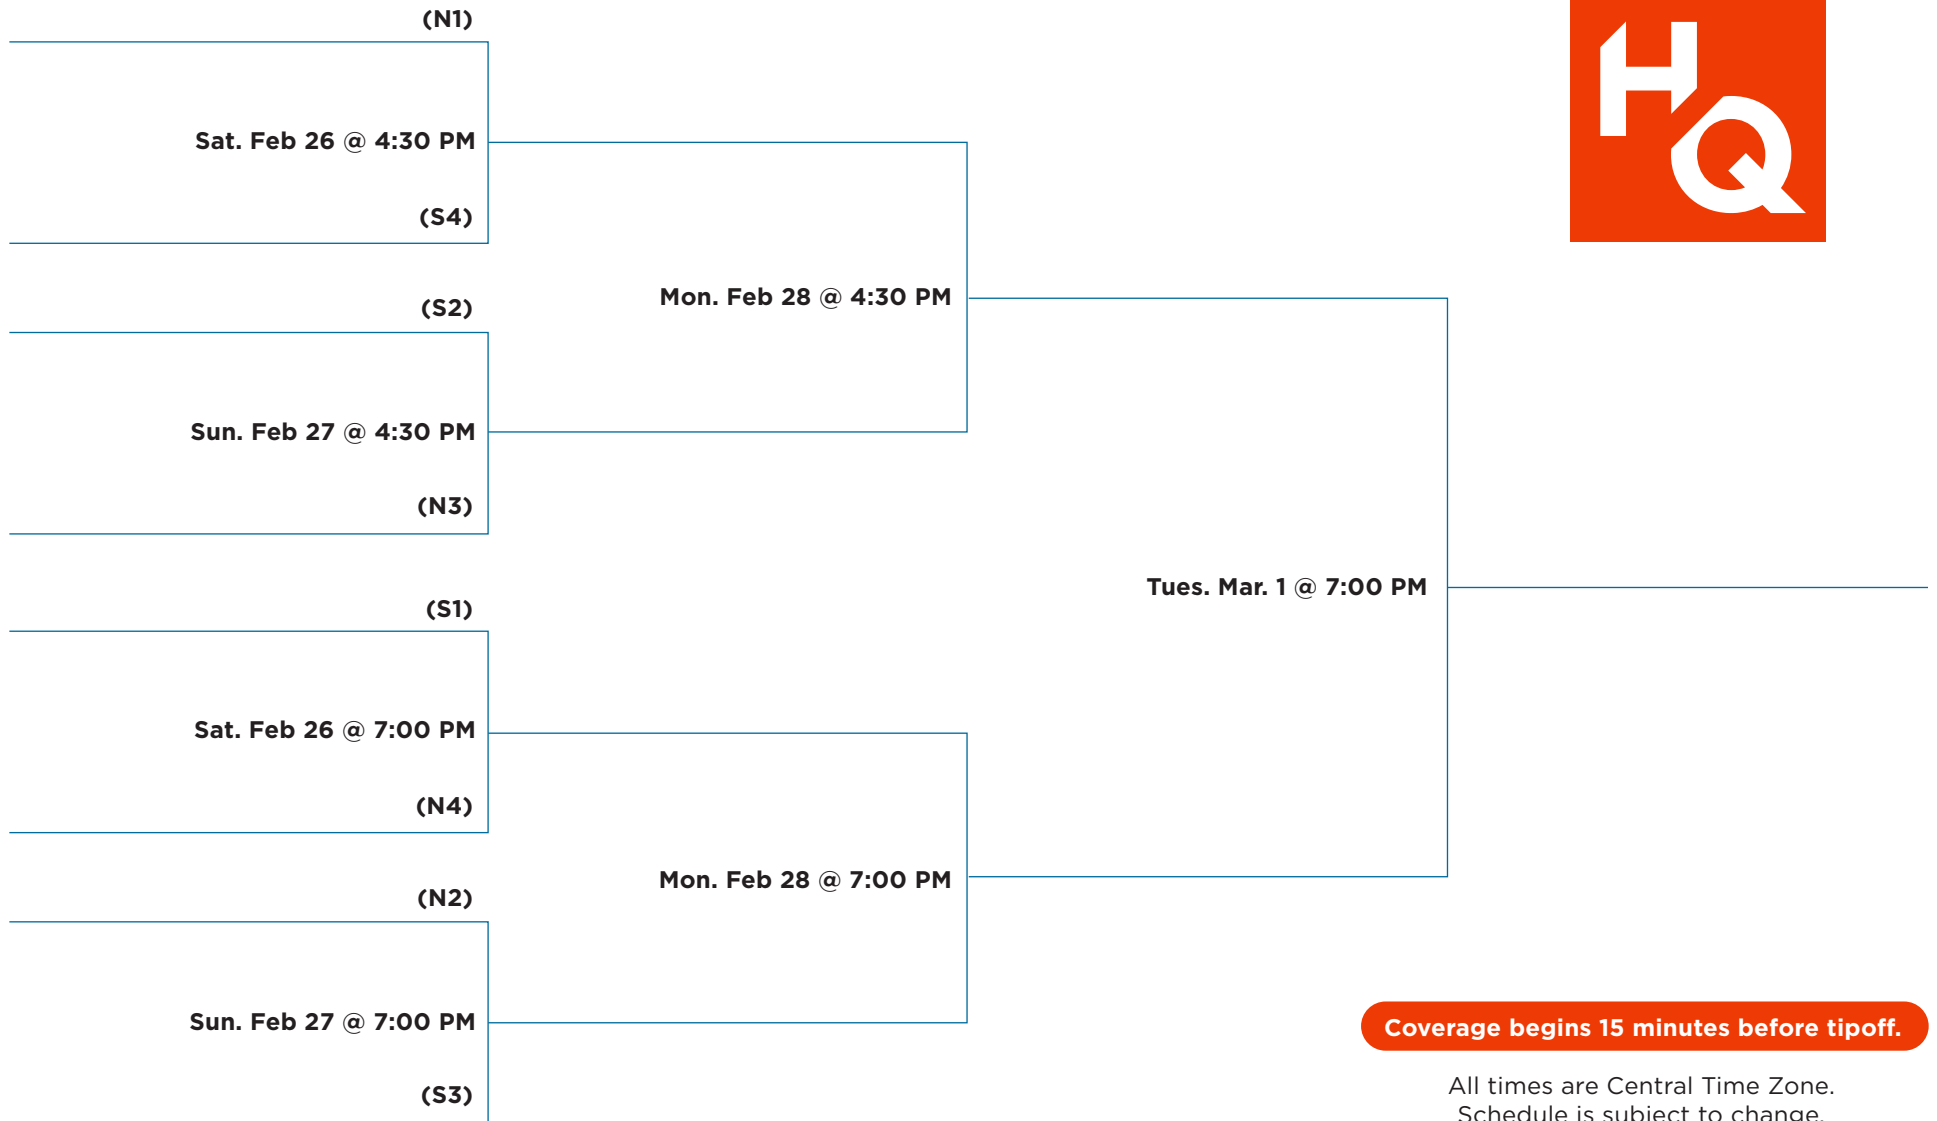

2022 NSIC Women's Basketball Tournament

QUARTERFINALS

SEMIFINALS

CHAMPIONSHIP

Coverage begins 15 minutes before tipoff.

All times are Central Time Zone.
Schedule is subject to change.